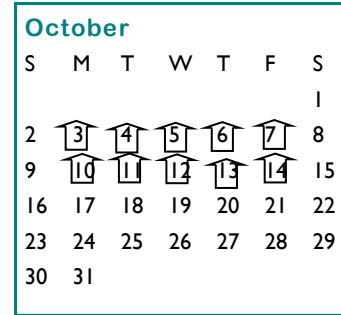

**Parent Teacher Conferences**

Nov 7-18 before and after school  
 Feb. 13-24 before and after school

**Holidays**

Labor Day Sep. 5  
 Thanksgiving Break Nov. 21-25  
 Christmas Break Dec. 21-30  
 New Year's Day Jan. 2  
 Martin Luther King Jan. 16  
 Spring Break March 12-16  
 Good Friday April 6  
 Memorial Day May 28

**Special Events**

Week of the Young Child April 23-27  
 Teacher Appreciation May 7-11

**Symbols**

- Holiday
- Staff Development / Training
- Home Visits
- Teacher Prep
- Semester Begins/ Ends
- Parent Teacher Conferences
- Breaks / Centers Closed
- Special Event
- Open House (Determined by School)