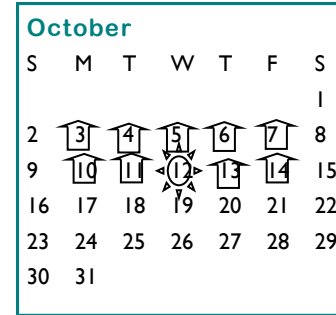

Oct 12 (Training & Home Visits)  
 Nov 9(Training & Parent Teacher-  
 Conferences)  
 Jan 11  
 Feb 29  
 Apr 18(Training & Home Visits)

**Home Visits**

Oct. 3-14 before and after school  
 April 9-20 before and after school

**Parent Teacher Conferences**

Nov 7-18 before and after school  
 Feb. 13-24 before and after school

**Holidays**

Labor Day Sep. 5  
 Thanksgiving Break Nov. 21-25  
 Christmas Break Dec. 21-30  
 New Year's Day Jan. 2  
 Martin Luther King Jan. 16  
 Spring Break March 12-16  
 Good Friday April 6  
 Memorial Day May 28

**Special Events**

Week of the Young Child April 23-27  
 Teacher Appreciation May 7-11

○ Holiday

◇ Semester Begins/ Ends

♥ Special Event

□ Staff Development / Training

○ Parent Teacher Conferences

△ Open House (Determined by School)